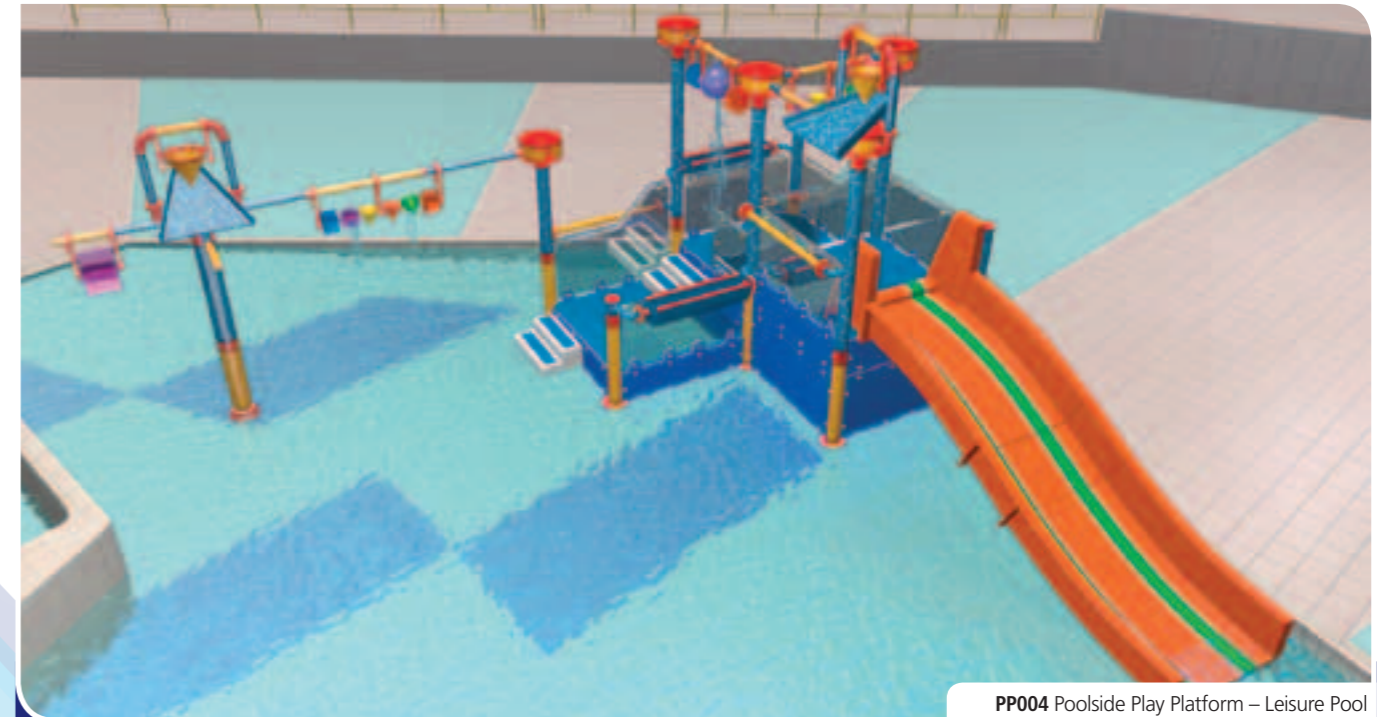

PP004 Poolside Play Platform – Leisure Pool

Play Platforms provide great visual impact in a leisure pool and encourage family play and water confidence development in all ages and abilities. Play Platforms can be expanded to link to a number of Masts and Waterballs to give never ending fun.