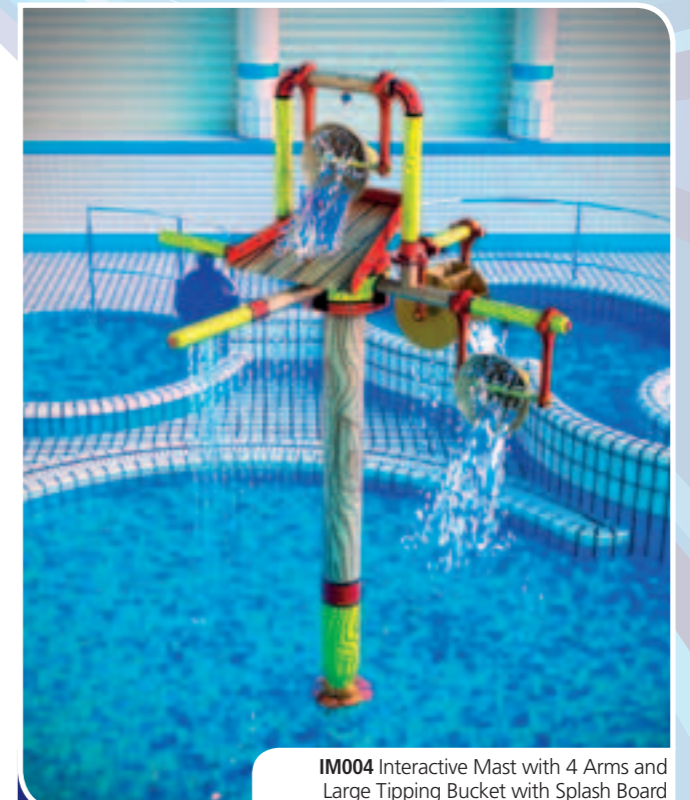

Interactive Mast

The Hippo Mast is a perfect replacement for an old existing water feature such as a Mushroom Shower, or can be used to create a Water Arch to another area. Our Interactive Masts are extremely versatile and have been designed to fit with other products, or be installed as stand-alone features.

- The height is customised to suit the location
- An assortment of colours and bespoke theming to a design of your choice are available

Interactive Mast options

IM001 Interactive Mast with 2 Arms

Bring excitement to your pool by utilising your existing water supply or replacing a tired mushroom. Children will love the tipping, spraying and squirting actions that come from 2 Interactive Arms of your choice. Please go to the Interactive Water Features section for our full range of Arms.

IM002 Interactive Mast with 2 Arms and Large Tipping Bucket with Splash Board

Add an element of big splash play! Children will love the Large Tipping Bucket that cascades water onto the Splash Board at surprise intervals, soaking them as they play below it.

IM004 Interactive Mast with 4 Arms and Large Tipping Bucket with Splash Board

This all squirting, all splashing version of our Mast will have visitors streaming into your pool! If you already have a Hippo Mast why not expand it by adding extra Arms and a Large Tipping Bucket with Splash Board! Please go to the Interactive Water Features section for our full range of Arms.