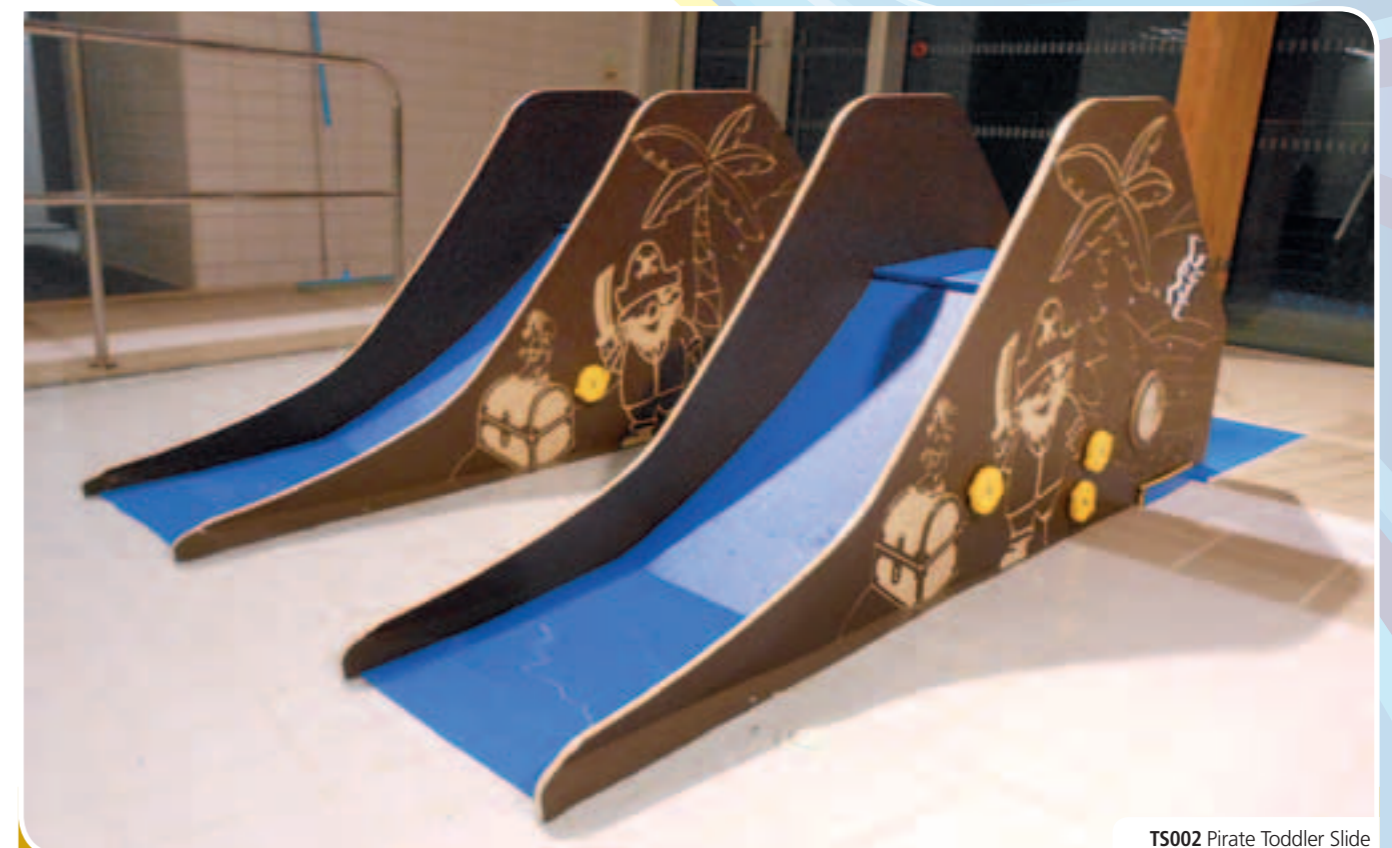

Toddler Slides

Choose from our 2 aquatic designs with vibrant, interactive features. A Toddler Slide can be installed as a stand-alone feature, but is also a great addition to any toddler play area.

- Manufactured from HDPE
- Easy to install and maintain
- Provides high visual impact

Toddler Slide Options

TS001 Under the Sea Toddler Slide

Features a port hole mirror and fish with spinning eyes.
Dimensions: 2400mm x 500mm x 1000mm

TS002 Pirate Toddler Slide

Features a port hole mirror and spinning treasures.
Dimensions: 2400mm x 500mm x 1000mm