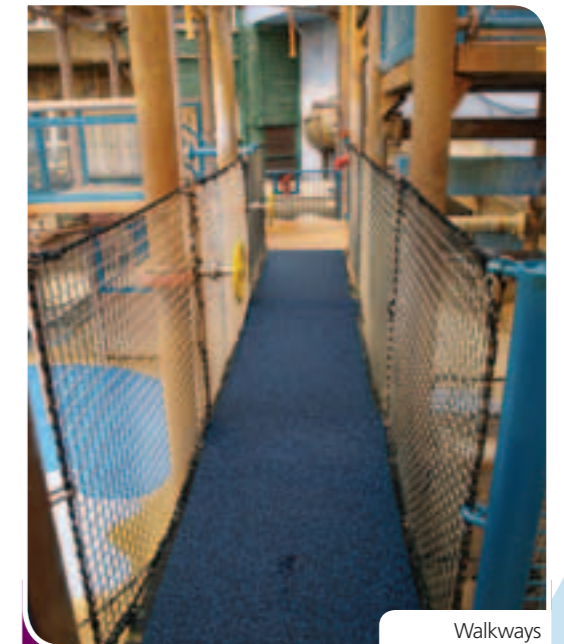

Safety Flooring

Wet play safety is a priority for Hippo and is at the heart of each of our products and services.

Our special anti-bacterial Aquatrol Safety Surface is an effective solution to preventing accidents and injury in many wet play areas.

Safety Surface Options

Poolside

Any size area can be covered. Price subject to site survey.

Walkways

Keep your walkways free from bacteria. Price subject to site survey.

Stair Cases

Stair cases of any shape or size can be covered. Price subject to site survey.

Slide Take Off & Landing Pads

Custom made pads of any shape or size. Price subject to site survey.

The new safety surface is providing our customers with the best protection possible against the danger of injury, especially for our younger bathers. The bacterial testing has remained consistently low and the surface requires minimal maintenance. Hippo have been extremely innovative in their development of this product and have been quick to support us with immediate repairs, advice and priority customer service. The flexibility of the installation process has enabled us to roll this out without the need to shut down or close areas to the public ensuring we remain operative 24/7.

Kevin Carr, Waterpark Manager, Alton Towers

Safety Surface Features:

- Anti-bacterial protection.
- Seamless application customised for areas of any shape or size, including unusual or awkward areas.
- Impact absorbing (approved critical fall heights).
- Slip and trip proof.
- Low maintenance.
- Strong and long lasting.
- Soft on children's feet.
- Available in a variety of solid and mixed colours.
- Logos and custom shapes can be added.