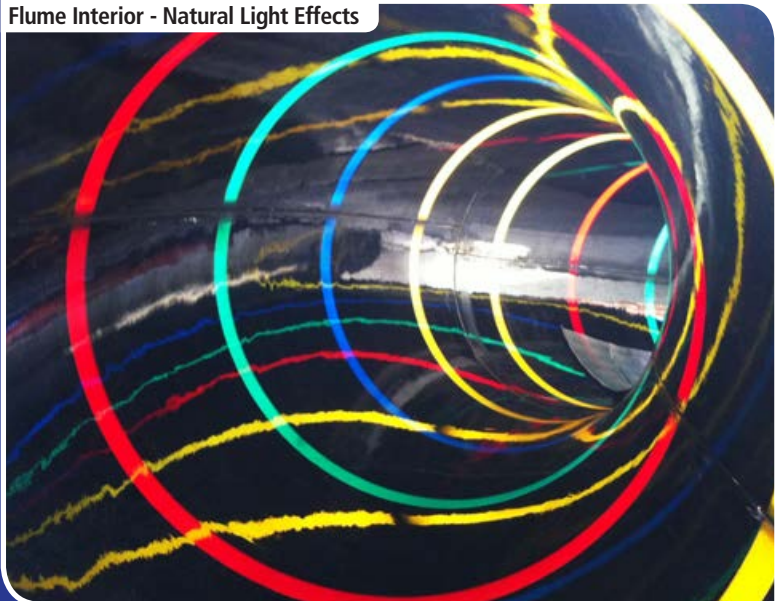

Customer
Blackwater
Leisure Centre

Project
Flume Slide

Project Value
£166,600

Blackwater Leisure Centre's recent refurbishment programme incorporated commissioning Hippo Leisure to design and install a new anaconda flume slide. The bright and vibrant flume has been created to rejuvenate the pool hall and encourage regular visits from families.

The 66m flume slide made up of closed and open sections, takes children and adults on a magical journey which includes bright and colourful natural light effects and ends with a big splash as they land in a plunge pool! Magic shine technology is used to give a shiny appearance on both the inside and outside of the flume slide.

Hippo's installation included a new steel spiral staircase with GRP step treads, which provides safe access and adds to the visual appeal of the flume construction.

Flume Interior - Natural Light Effects